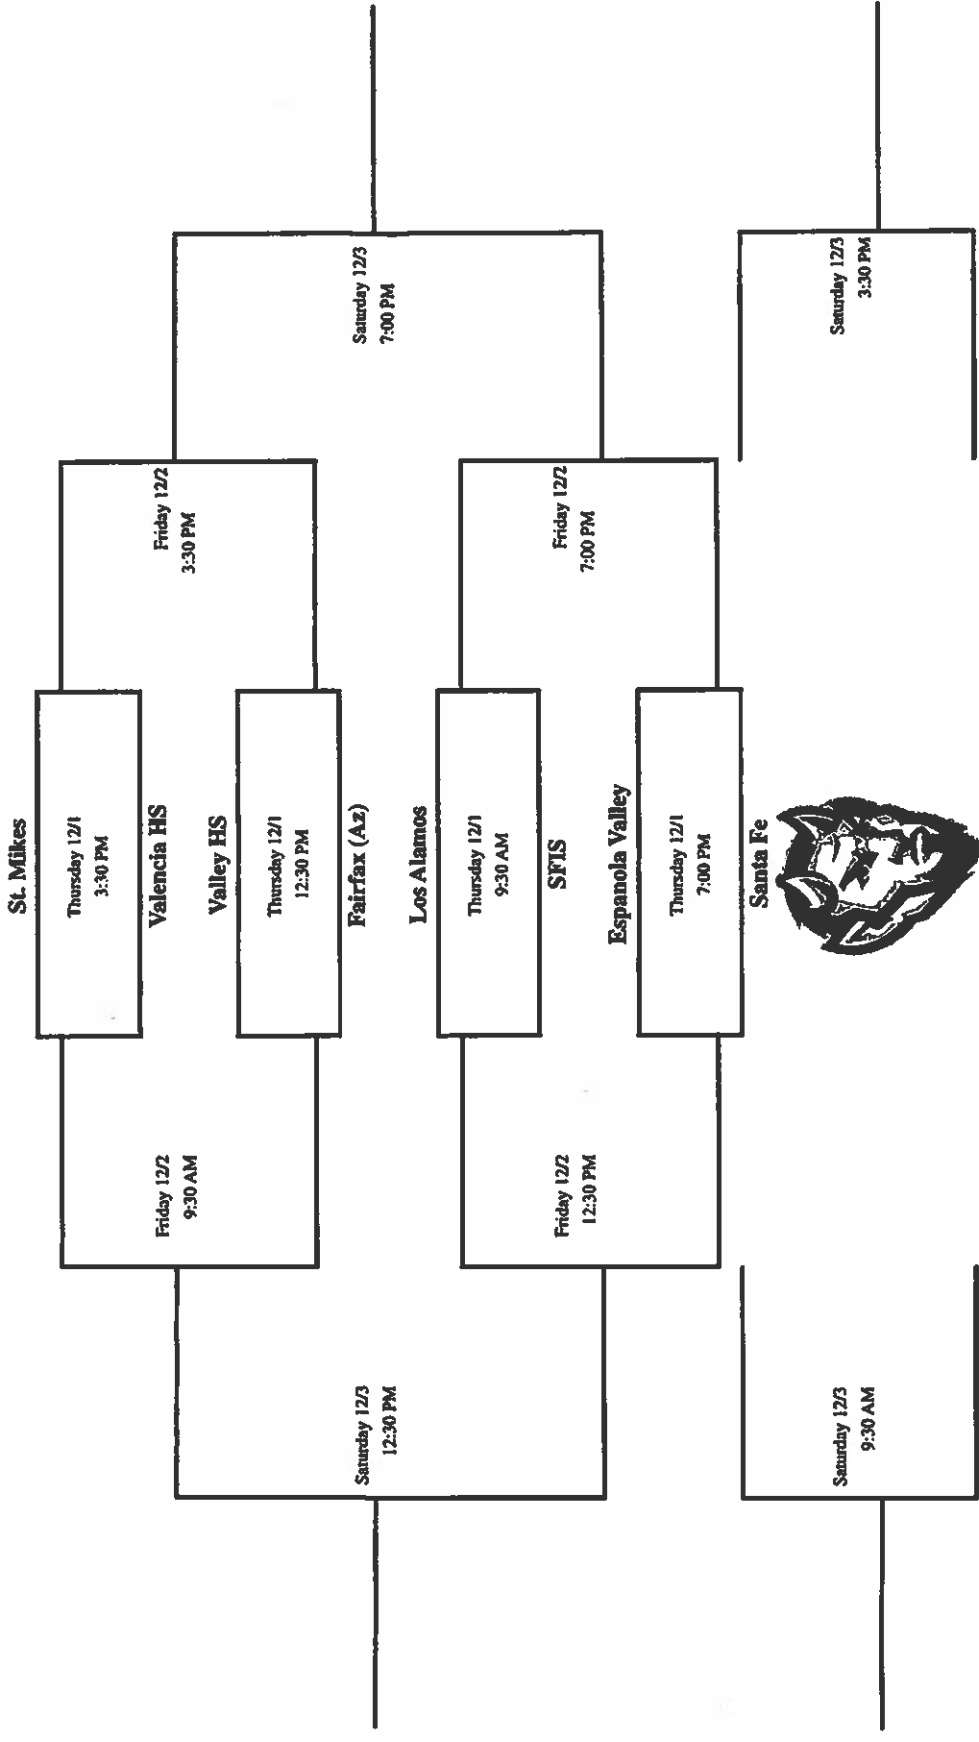

Bobby Rodriguez Capital City Tournament

December 1st, 2nd, 3rd

Boys Bracket

Top Team wear Dark Uniform

Bottom Team wear Light Uniform

Santa Fe High School